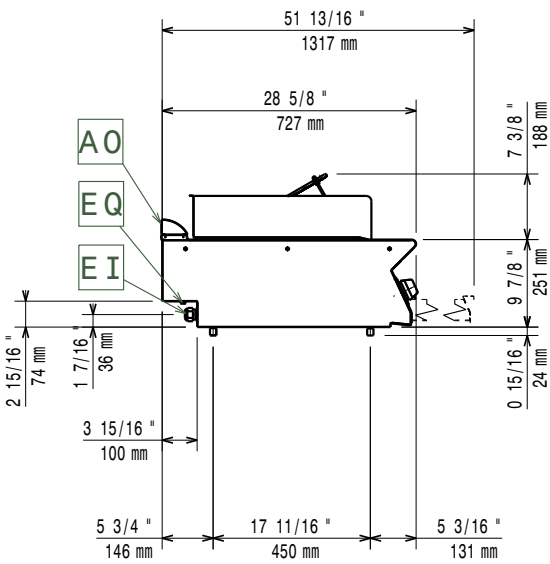

Front

Sida

EI = Elektrisk anslutning
EQ = Ekvipotentiaal skruv

Topp

Elektricitet

Spänning:	380-400 V/3N ph/50/60 Hz
Effekt, max:	8 kW
Total watt:	8 kW

Viktig information

If appliance is set up or next to or against temperature sensitive furniture or similar, a safety gap of approximately 150 mm should be maintained or some form of heat insulation fitted.

Nettovikt:	42 kg
Fraktvikt:	67 kg
Frakthöjd:	520 mm
Fraktbredd:	820 mm
Fraktdjup:	840 mm
Fraktvolym:	0.36 m ³
[NOT TRANSLATED]	N7GE