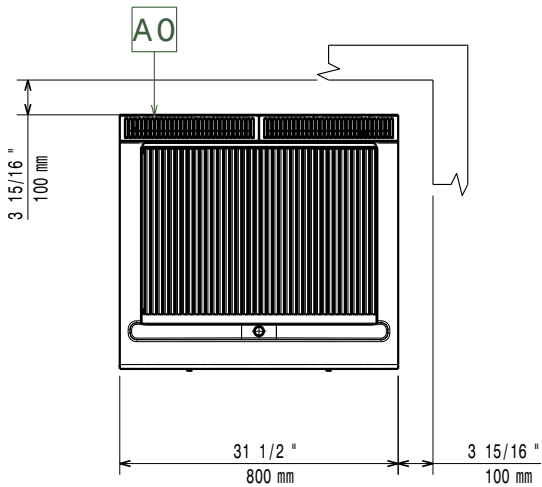

Front

Sida

EI = Elektrisk anslutning
EQ = Ekvipotentiaal skruv

Topp

Elektricitet

Spänning:	380-400 V/3N ph/50/60 Hz
Effekt, max:	8 kW
Total watt:	8 kW

Viktig information

If appliance is set up or next to or against temperature sensitive furniture or similar, a safety gap of approximately 150 mm should be maintained or some form of heat insulation fitted.